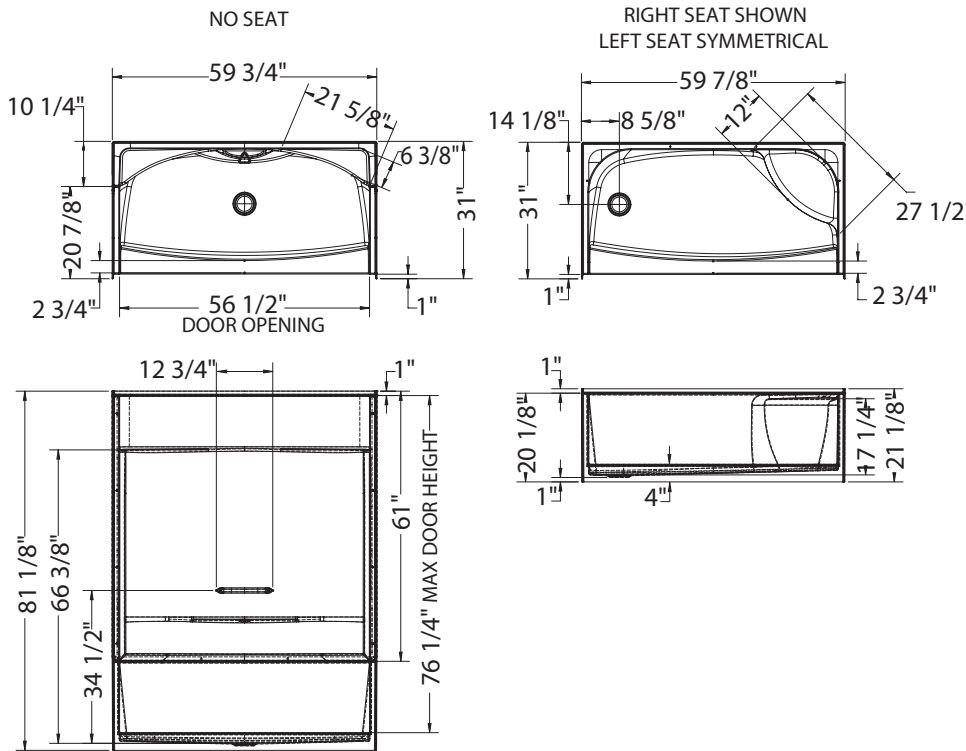

MAAX SUBMITTAL SPECIFICATIONS

Essence SH-6030

MODEL NUMBER 148036

DIMENSIONS: 60" x 30" x 80" Fiberglass

STANDARD FEATURES

- 4-piece shower with low threshold base
- Large top corner shelves, soap dish and standard acrylic handle
- Unique feature: PIN system for easy front installation
- Optional wall reinforcement and grab bars
- Right seat or left seat configuration
- Base only also available for tile application

OPTIONS

- One 12-in. handle with metallic finish
- Left Wall reinforcement for future grab installation
- Right Wall reinforcement for future grab installation
- Back Wall reinforcement for future grab installation
- 18" Modern straight grab bar
- 24" Modern straight grab bar

Project :

Contractor :

MAAX Representative : Tel :

Date :

MAAX SUBMITTAL SPECIFICATIONS

Essence SH-6030

MODEL NUMBER 148036

TECHNICAL DRAWINGS

STANDARD

REINFORCEMENT BACKING

GRAB BARS

All dimensions are approximate. Structure measurements must be verified against the unit to ensure proper fit.