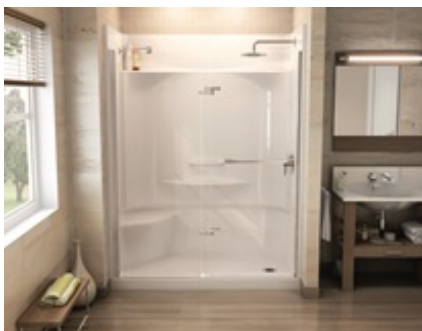

MAAX SUBMITTAL SPECIFICATIONS

Essence SH-6030

MODEL NUMBER 148036

DIMENSIONS: 60" x 30" x 80" Fiberglass

STANDARD FEATURES

- 4-piece shower with low threshold base
- Large top corner shelves, soap dish and standard acrylic handle
- Unique feature: PIN system for easy front installation
- Optional wall reinforcement and grab bars
- Right seat or left seat configuration
- Base only also available for tile application

OPTIONS

- One 12-in. handle with metallic finish
- Left Wall reinforcement for future grab installation
- Right Wall reinforcement for future grab installation
- Back Wall reinforcement for future grab installation
- 18" Modern straight grab bar
- 24" Modern straight grab bar