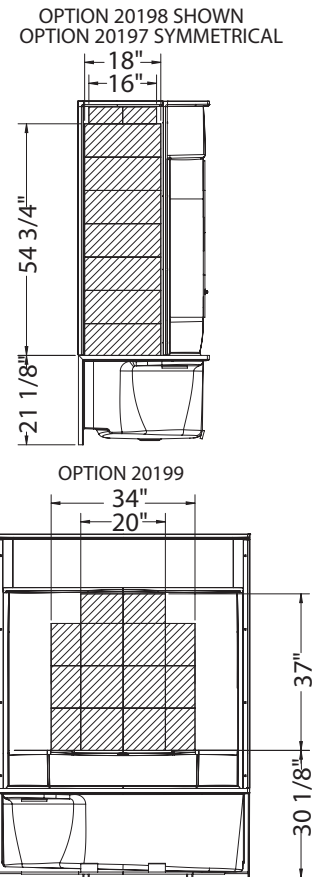

MAAX SUBMITTAL SPECIFICATIONS

Essence SH-6030

MODEL NUMBER 148036

DIMENSIONS: 60" x 30" x 80" Fiberglass

STANDARD FEATURES

- 4-piece shower with low threshold base
- Large top corner shelves, soap dish and standard acrylic handle
- Unique feature: PIN system for easy front installation
- Optional wall reinforcement and grab bars
- Right seat or left seat configuration
- Base only also available for tile application

OPTIONS

- One 12-in. handle with metallic finish
- Left Wall reinforcement for future grab installation
- Right Wall reinforcement for future grab installation
- Back Wall reinforcement for future grab installation
- 18" Modern straight grab bar
- 24" Modern straight grab bar

Project :

Contractor :

MAAX Representative : Tel :

Date :

MAAX SUBMITTAL SPECIFICATIONS

Essence SH-6030

MODEL NUMBER 148036

TECHNICAL DRAWINGS

STANDARD

REINFORCEMENT BACKING

GRAB BARS

All dimensions are approximate. Structure measurements must be verified against the unit to ensure proper fit.