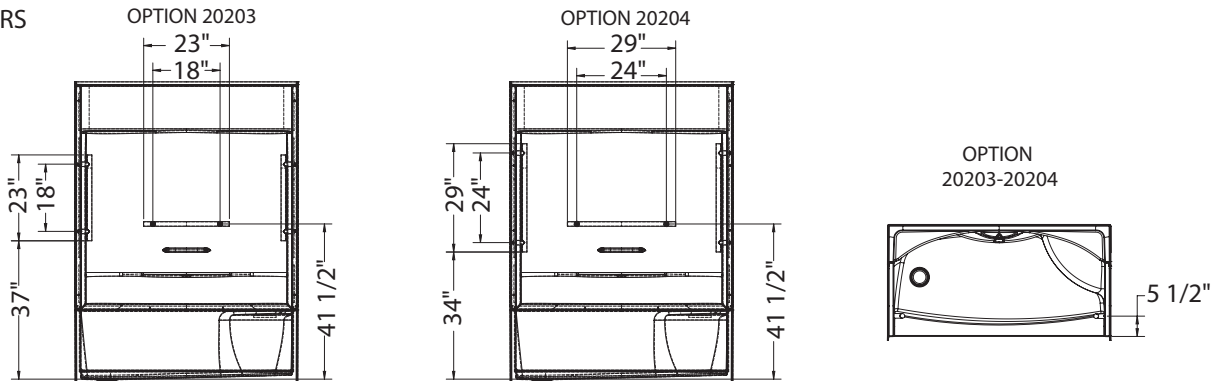

MAAX SUBMITTAL SPECIFICATIONS

Essence SH-6030

MODEL NUMBER 148036

DIMENSIONS: 60" x 30" x 80" Fiberglass

STANDARD FEATURES

- 4-piece shower with low threshold base
- Large top corner shelves, soap dish and standard acrylic handle
- Unique feature: PIN system for easy front installation
- Optional wall reinforcement and grab bars
- Right seat or left seat configuration
- Base only also available for tile application

Project :

Contractor :

MAAX Representative : Tel :

Date :

MAAX SUBMITTAL SPECIFICATIONS

Essence SH-6030

MODEL NUMBER 148036

TECHNICAL DRAWINGS

STANDARD

REINFORCEMENT BACKING

GRAB BARS

All dimensions are approximate. Structure measurements must be verified against the unit to ensure proper fit.