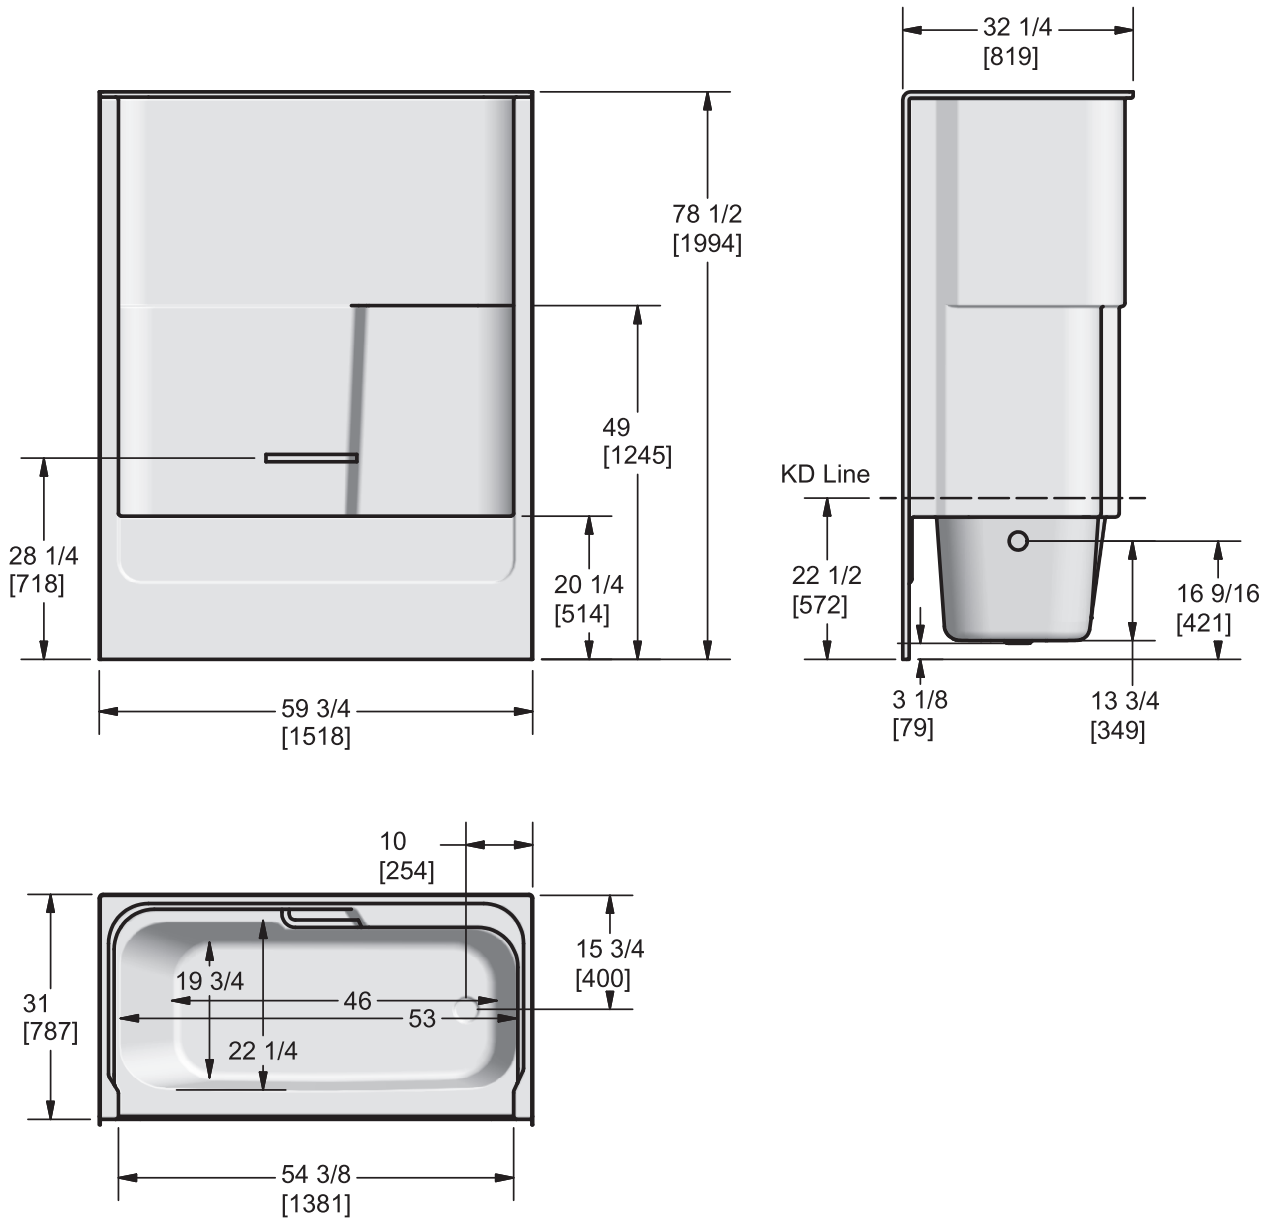

Model 6032

Model 6032
(Right-hand Plumbing)

Model 6033
(Left-hand Plumbing)

Length: 59 3/4" (1518 mm)

Width: 32 1/4" (819 mm)

Height: 78 1/2" (1994 mm)

Shipping Weight: 148 lbs. (67.1 Kg)

Water to Overflow: 42 gallons (187 Litres)

Minimum Water Capacity: 35 gallons (160 Litres)

Materials: Gelcoat finish reinforced with fibreglass.

This space saving 5' bath/shower has been designed with a large bathing-well and more space for toiletries.

Hytec Plumbing Products

(Division of Kohler Canada Co.)

4150 Spallumcheen Dr, Armstrong BC V0E 1B6

Ph. (800) 871-8311 (250) 546-3196 Fax (250) 546-3170

GELCOAT

Measurement tolerances ± 1/4" (6.3 mm)

All bathing fixtures comply with the applicable Canadian Standards.